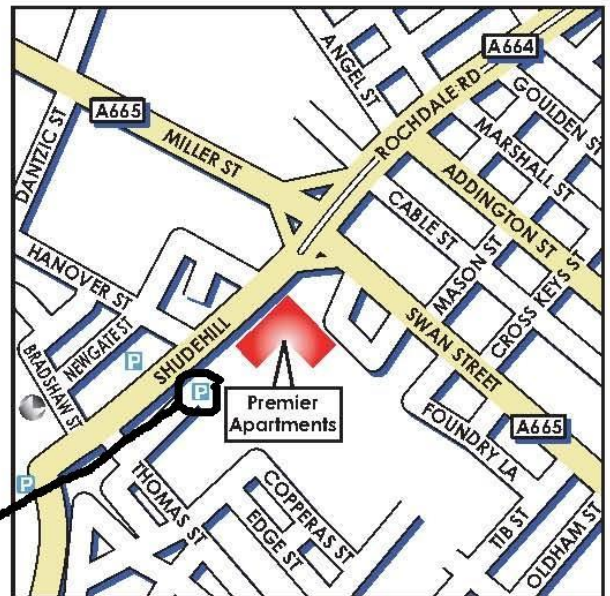

Premier Apartments Manchester

Tel: 0161 236 8963
 Fax: 0161 238 8762
 Email: info@premierapartmentsmanchester.com

Premier Apartments Manchester
 The Icon 25
 64 Shudehill
 Manchester
 M4 4AA

By Road:
 Follow Manchester's Inner Ring Road to the junction with the A664 towards Rochdale. Turn onto Shudehill towards Manchester City Centre and Premier Apartments are in the Icon 25 Building on the left hand side.

By Rail:
 Manchester Piccadilly Station is a 15 minute walk or a short taxi ride away. For train times call 08457 48 49 50 or visit www.nationalrail.co.uk

By Metro:
 Shudehill Metro Stop is a short walk away. Turn right on Bradshaw Street and then left onto Shudehill. The Icon 25 building is on the right hand side.

Our parking is located here on Salmon Street, postcode M4 4AA